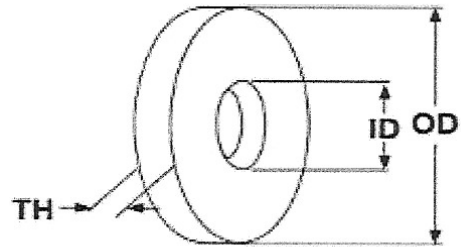

1535 Meyerside Dr
Mississauga, Ont.
905-696-0689

SAE FLAT WASHER PLAIN 50/lbs per box

Nom Size	Outside Dia	Matl Thick	Weight /Box	Weight /Piece	Aprx Qty Per Box
#6 (1/8)	3/8	.036/.065	50	0.00135	37,037
#8 (5/32)	7/16	.036/.065	50	0.00181	27,624
#10 (3/16)	1/2	.036/.065	50	0.00233	21,459
1/4	5/8	.015/.080	50	0.00461	10,846
5/16	11/16	.015/.080	50	0.00521	9,597
3/8	13/16	.015/.080	50	0.00725	6,897
7/16	59/64	.015/.080	50	0.00926	5,400
1/2	1-1/16	.074/.121	50	0.01887	2,650
9/16	1-5/32	.074/.121	50	0.02183	2,290
5/8	1-5/16	.074/.121	50	0.02857	1,750
3/4	1-15/32	.108/.160	50	0.04545	1,100
7/8	1-3/4	.108/.160	50	0.06579	760
1	2	.108/.160	50	0.08696	575
1-1/8	2-1/4	.108/.160	50	0.10526	475
1-1/4	2-1/2	.136/.192	50	0.16129	310
1-3/8	2-3/4	.136/.192	50	0.19608	255
1-1/2	3	.136/.192	50	0.23810	210